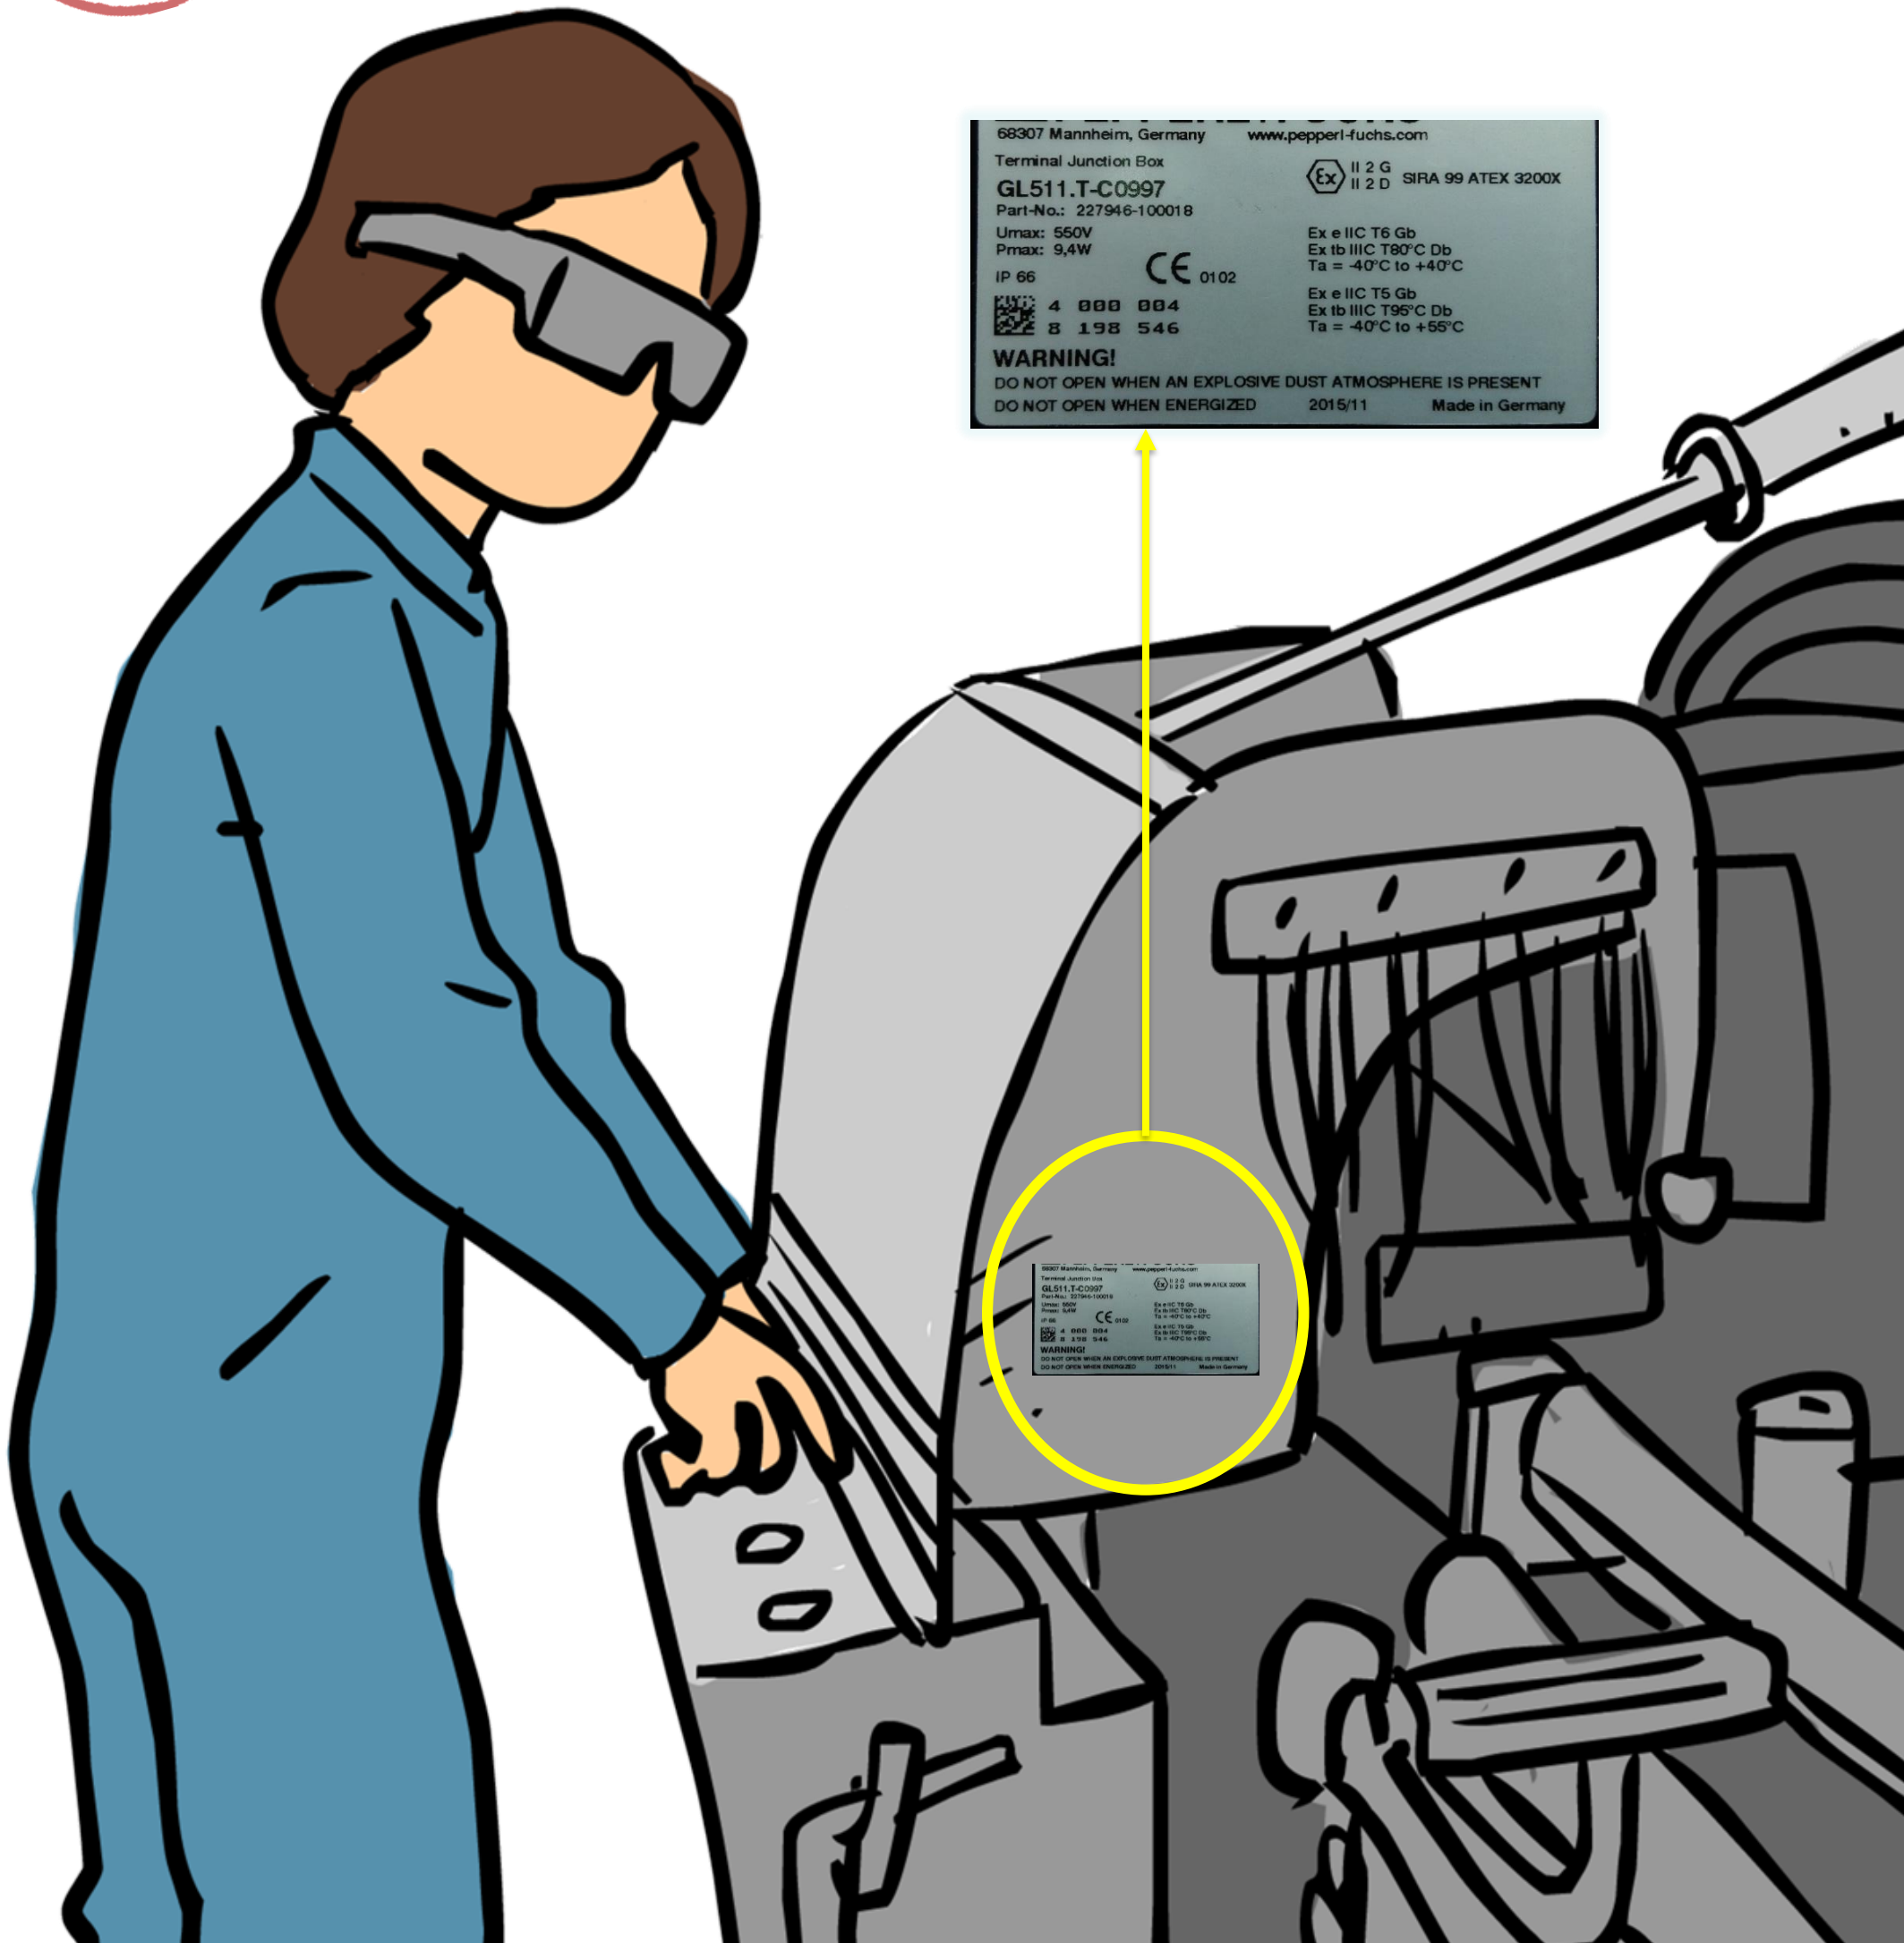

Evita los accidentes

En zona clasificada ATEX

68307 Mannheim, Germany www.pepperl-fuchs.com
Terminal Junction Box
GL511.T-C0997  II 2 G SIRA 99 ATEX 3200X
Part-No.: 227946-100018
Umax: 550V
Pmax: 9,4W
IP 66  0102
 4 000 004
8 198 546
WARNING!
DO NOT OPEN WHEN AN EXPLOSIVE DUST ATMOSPHERE IS PRESENT
DO NOT OPEN WHEN ENERGIZED 2015/11 Made in Germany

68307 Mannheim, Germany www.pepperl-fuchs.com
Terminal Junction Box
GL511.T-C0997  II 2 G SIRA 99 ATEX 3200X
Part-No.: 227946-100018
Umax: 550V
Pmax: 9,4W
IP 66  0102
 4 000 004
8 198 546
WARNING!
DO NOT OPEN WHEN AN EXPLOSIVE DUST ATMOSPHERE IS PRESENT
DO NOT OPEN WHEN ENERGIZED 2015/11 Made in Germany